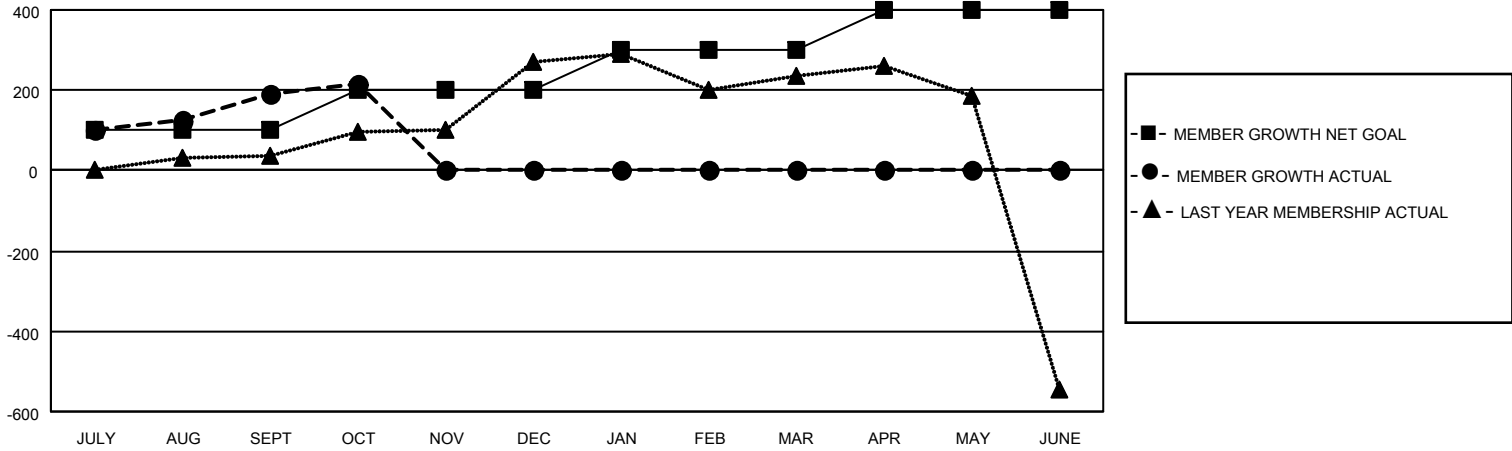

GOALS AND ACTUAL MEMBERS CUMULATIVE

DROPPED CLUBS: 2	48 CLUBS OF 135 ADDED 1 OR MORE NEW MEMBERS	<u>GENDER DISTRIBUTION</u> MALE 4,096 (61.38%) FEMALE 2,577 (38.62%) NON BINARY 0 (0.00%) PREFER NOT TO ANSWER 0 (0.00%)
<u>DROPPED MEMBERS</u> <table style="width: 100%; border-collapse: collapse;"> <tr> <td style="width: 80%;">DECEASED</td> <td style="text-align: right;">7</td> </tr> <tr> <td>CLUB CANCELLED</td> <td style="text-align: right;">20</td> </tr> <tr> <td>OTHER</td> <td style="text-align: right;">113</td> </tr> <tr> <td style="border-top: 1px solid black;">TOTAL</td> <td style="text-align: right; border-top: 1px solid black;">140</td> </tr> </table>	CLICK HERE FOR CUMULATIVE MEMBERSHIP DATA	<table style="width: 100%; border-collapse: collapse;"> <tr> <td style="width: 80%;">TOTAL FAMILY UNIT MEMBERS</td> <td style="text-align: right;">4,365</td> </tr> <tr> <td style="border-top: 1px solid black;">FAMILY MEMBERS PAYING HALF DUES</td> <td style="text-align: right; border-top: 1px solid black;">2,516</td> </tr> </table>