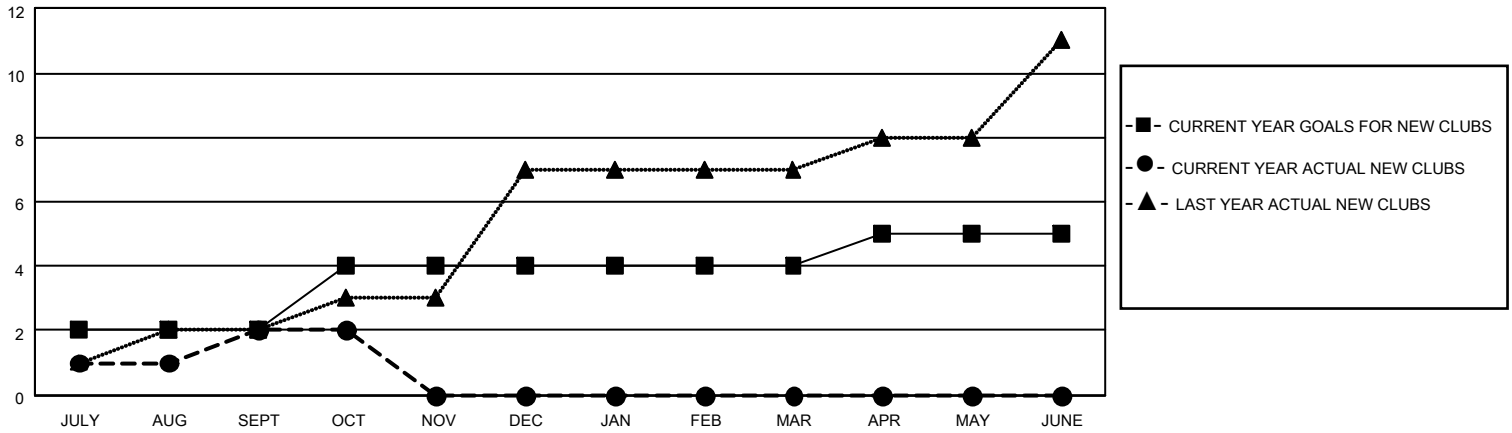

MONTHLY MEMBERSHIP PROGRESS REPORT

LOCATION INDIA

District 3231A3

Results as of: 10/31/2021

Clubs			
RESULTS FOR 2021-2022			
QUARTER	NEW CLUB GOAL	NEW CLUBS	DROPPED CLUBS
JULY/AUG/SEPT	2	2	2
OCT/NOV/DEC	2	0	0
JAN/FEB/MAR	0	0	0
APR/MAY/JUNE	1	0	0

Members			
RESULTS FOR 2021-2022			
QUARTER	MEMBER GROWTH NET GOAL	MEMBER GROWTH ACTUAL	DROPPED MEMBERS ACTUAL (including transfers)
JULY/AUG/SEPT	100	323	98
OCT/NOV/DEC	100	70	42
JAN/FEB/MAR	100	0	0
APR/MAY/JUNE	100	0	0

GOALS AND ACTUAL NEW CLUBS CUMULATIVE